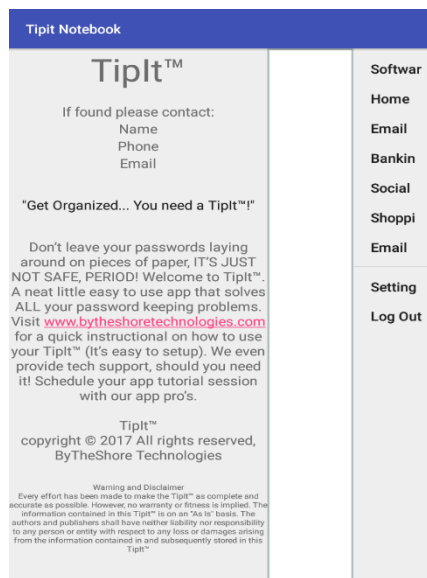

## TipIt Easy Password App Setup

Open your TipIt Easy Password App and give yourself a PIN NUMBER.

This is for your security >

You can always change your PIN NUMBER later under settings>

Once you login TipIt, click your desired category, then click the red circle with the plus sign to type in information about that website >

Now click the “Three Dots” (upper right area), and click save>

Your “Saved Websites” will show up in the white area for future use.

Never forget a password again>

Don't forget to **LOGOUT** of your TipIt Easy Password App, for your security!