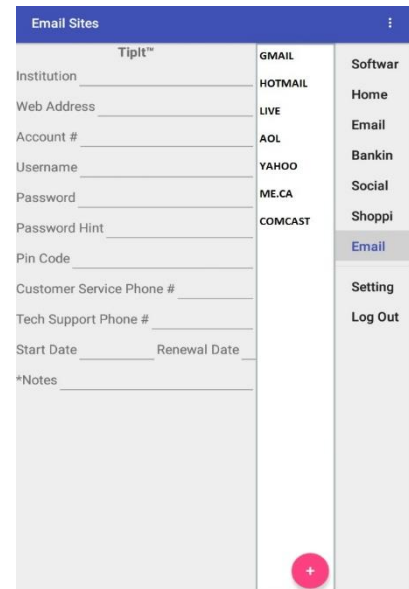

## TipIt Easy Password App Setup

Open your TipIt Easy Password App and give yourself a PIN NUMBER.

This is for your security >

You can always change your PIN NUMBER later under settings>

Once you login TipIt, click your desired category, then click the red circle with the plus sign to type in information about that website >

Now click the “Three Dots” (upper right area), and click save>

Your “Saved Websites” will show up in the white area for future use.

Never forget a password again>

Don't forget to **LOGOUT** of your TipIt Easy Password App, for your security!