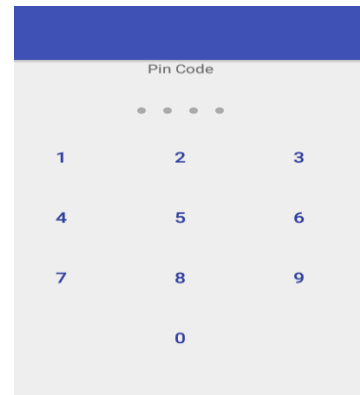

## TipIt Easy Password App Setup

Open your TipIt Easy Password App and give yourself a PIN NUMBER.

This is for your security >

You can always change your PIN NUMBER later under settings>

Once you login TipIt, click your desired category, then click the red circle with the plus sign to type in information about that website >

Now click the “Three Dots” (upper right area), and click save>

Your “Saved Websites” will show up in the white area for future use.

Never forget a password again>

Don't forget to **LOGOUT** of your TipIt Easy Password App, for your security!