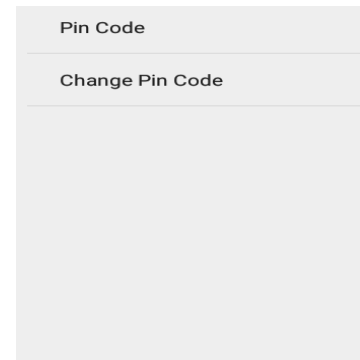

## TipIt Easy Password App Setup

Open your TipIt Easy Password App and give yourself a PIN NUMBER.

This is for your security >

You can always change your PIN NUMBER later under settings>

Once you login TipIt, click your desired category, then click the red circle with the plus sign to type in information about that website >

Now click the “Three Dots” (upper right area), and click save>

Your “Saved Websites” will show up in the white area for future use.

Never forget a password again>

Don't forget to **LOGOUT** of your TipIt Easy Password App, for your security!