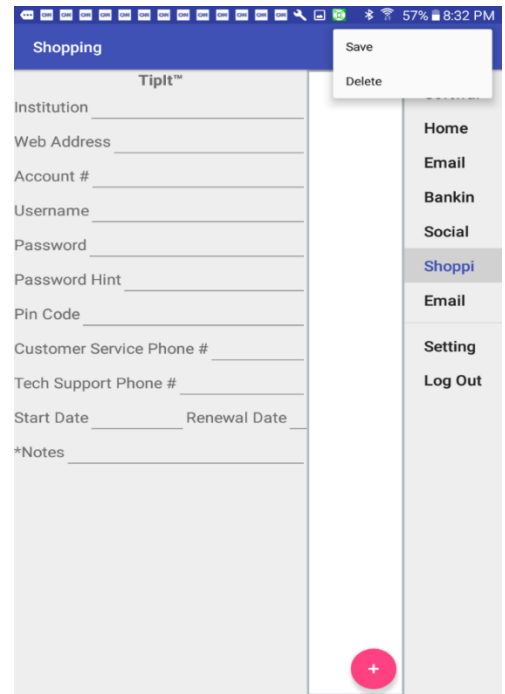

## TipIt Easy Password App Setup

Open your TipIt Easy Password App and give yourself a PIN NUMBER.

This is for your security >

You can always change your PIN NUMBER later under settings>

Once you login TipIt, click your desired category, then click the red circle with the plus sign to type in information about that website >

Now click the “Three Dots” (upper right area), and click save>

Your “Saved Websites” will show up in the white area for future use.

Never forget a password again>

Don't forget to **LOGOUT** of your TipIt Easy Password App, for your security!