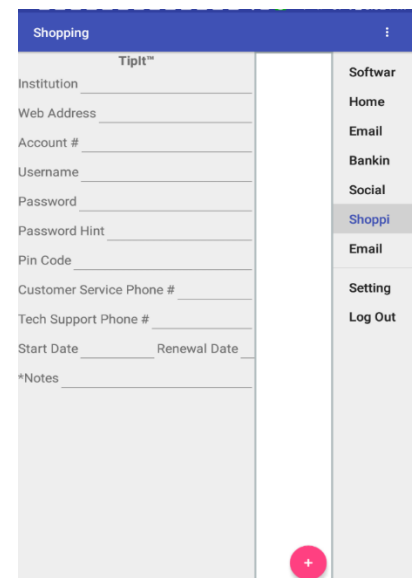

## TipIt Easy Password App Setup

Open your TipIt Easy Password App and give yourself a PIN NUMBER.

This is for your security >

You can always change your PIN NUMBER later under settings>

Once you login TipIt, click your desired category, then click the red circle with the plus sign to type in information about that website >

Now click the “Three Dots” (upper right area), and click save>

Your “Saved Websites” will show up in the white area for future use.

Never forget a password again>

Don't forget to **LOGOUT** of your TipIt Easy Password App, for your security!